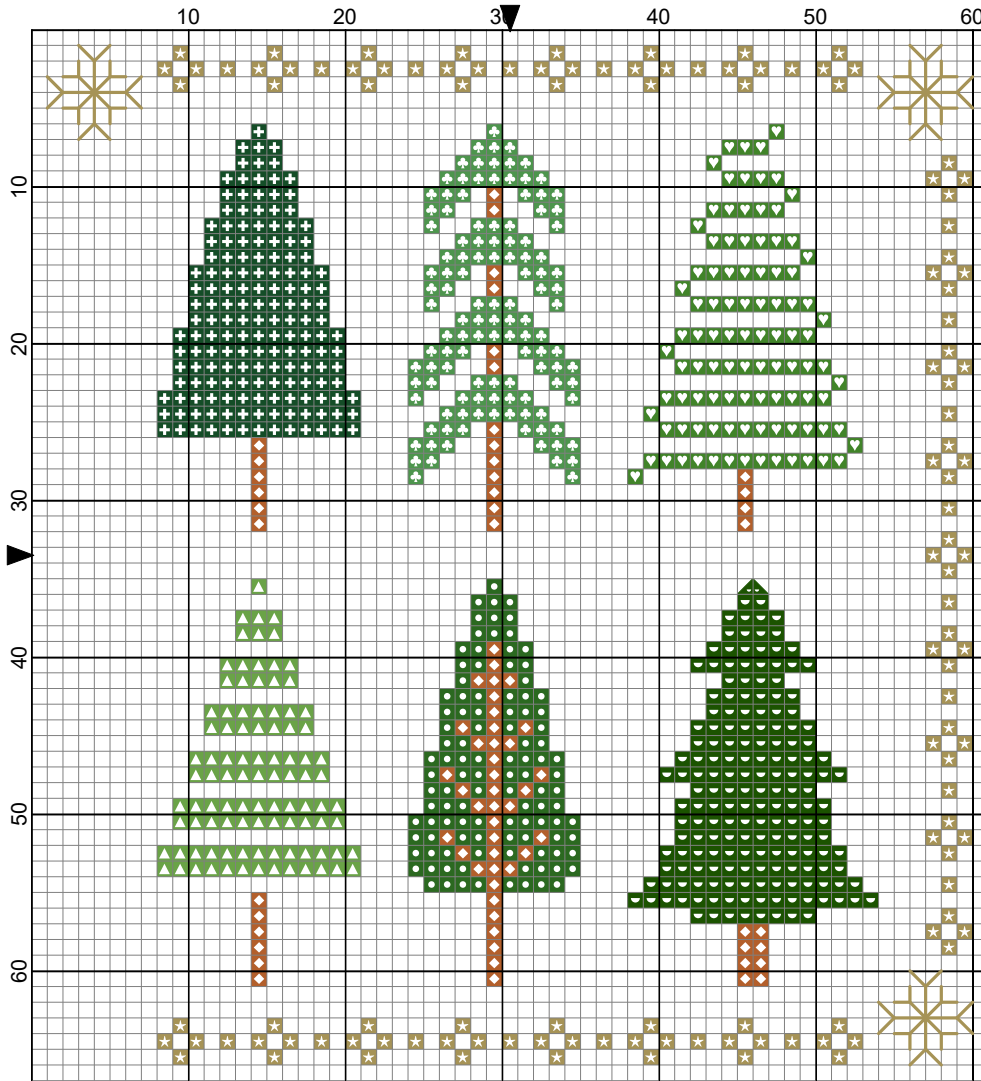

All The Trees Day 9 by Hannah Paige Braniff

Legend:

-   DLE-E3821
 -   DMC-301
 -   DMC-367
 -   DMC-890
 -   DMC-895
 -   DMC-986
 -   DMC-987
 -   DMC-988
- Backstitches:
-  DLE-E3821

Hannah Hand Makes 2022

All The Trees Day 9

Author: Hannah Paige Braniff
Copyright: Hannah Hand Makes 2022
Website: www.hannahhandmakes.com
Grid Size: 61W x 67H
Design Area: 3.69" x 4.06" (59 x 65 stitches)

Legend:

  DLE E3821	  DMC 890	  DMC 987
  DMC 301	  DMC 895	  DMC 988
  DMC 367	  DMC 986	

Backstitch Lines:

 DLE-E3821