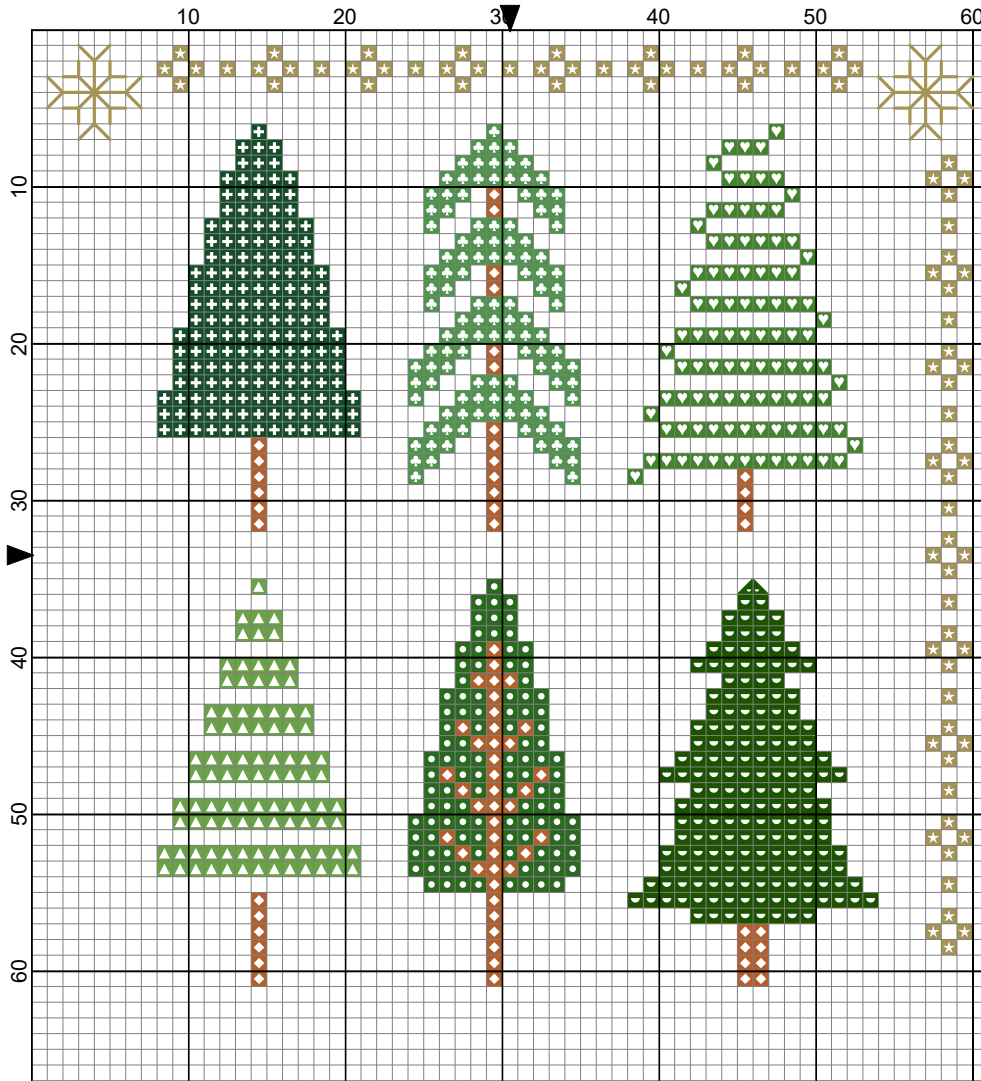

All The Trees Day 8 by Hannah Paige Braniff

Legend:

-   DLE-E3821
-   DMC-301
-   DMC-367
-   DMC-890
-   DMC-895
-   DMC-986
-   DMC-987
-   DMC-988
- Backstitches:
 DLE-E3821

Hannah Hand Makes 2022

All The Trees Day 8

Author: Hannah Paige Braniff
Copyright: Hannah Hand Makes 2022
Website: www.hannahhandmakes.com
Grid Size: 61W x 67H
Design Area: 3.69" x 3.75" (59 x 60 stitches)

Legend:

 	DLE	E3821	 	DMC	890	 	DMC	987
 	DMC	301	 	DMC	895	 	DMC	988
 	DMC	367	 	DMC	986			

Backstitch Lines:

 DLE-E3821