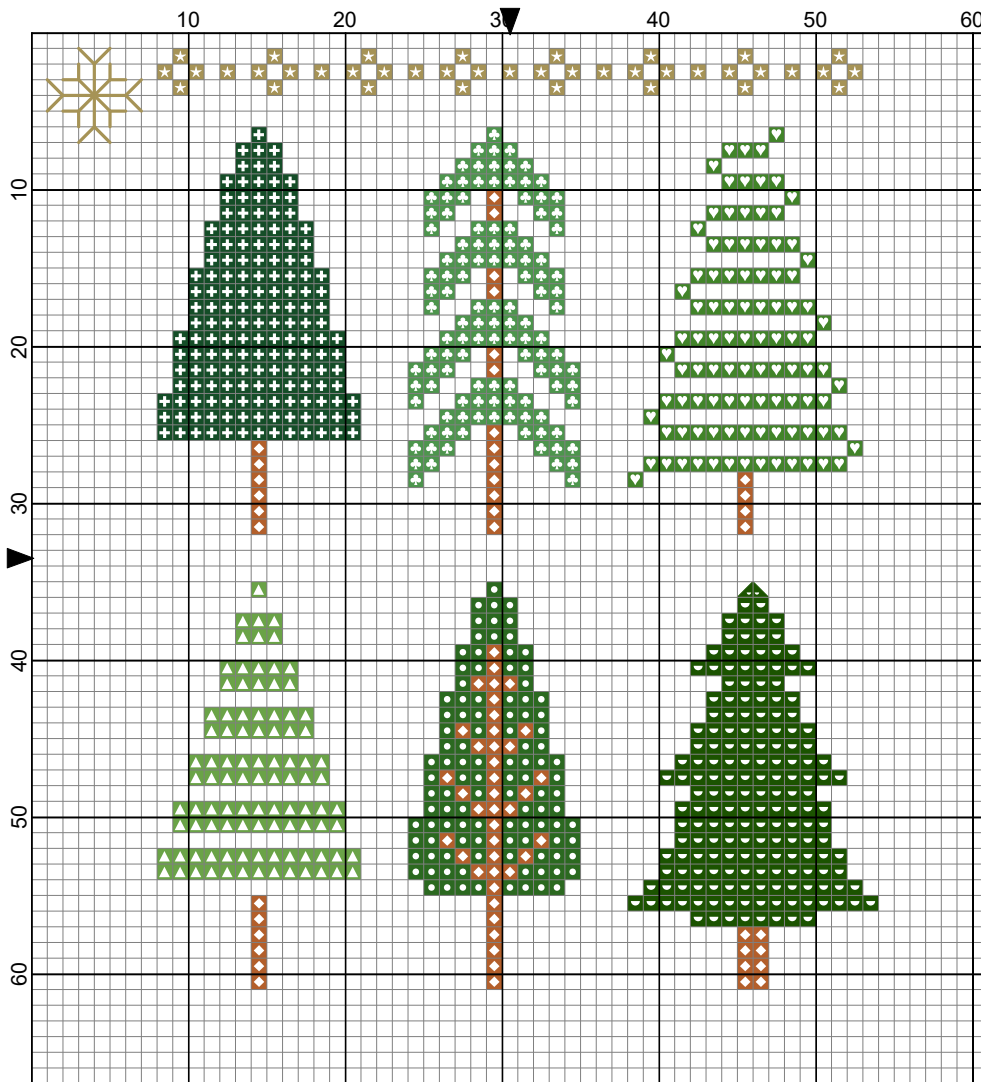

All The Trees Day 7 by Hannah Paige Braniff

Legend:

- | | | |
|---------------|--|-----------|
| | | DLE-E3821 |
| | | DMC-301 |
| | | DMC-367 |
| | | DMC-890 |
| | | DMC-895 |
| | | DMC-986 |
| | | DMC-987 |
| | | DMC-988 |
| Backstitches: | | |
| | | DLE-E3821 |

Hannah Hand Makes 2022

All The Trees Day 7

Author: Hannah Paige Braniff
Copyright: Hannah Hand Makes 2022
Website: www.hannahhandmakes.com
Grid Size: 61W x 67H
Design Area: 3.31" x 3.75" (53 x 60 stitches)

Legend:

 	DLE	E3821	 	DMC	890	 	DMC	987
 	DMC	301	 	DMC	895	 	DMC	988
 	DMC	367	 	DMC	986			

Backstitch Lines:

 DLE-E3821