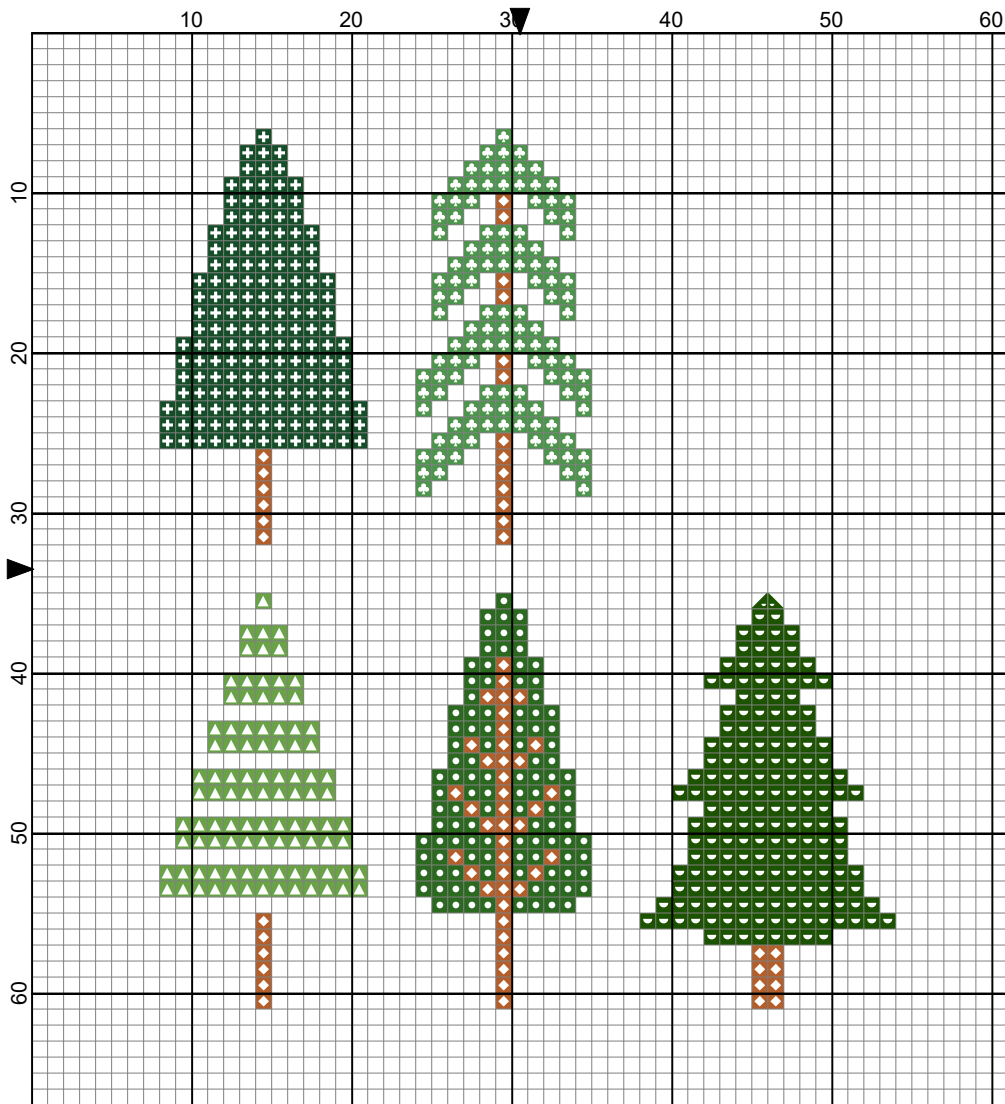

# All The Trees Day 5 by Hannah Paige Braniff

## Legend:

-   DMC-301
-   DMC-367
-   DMC-890
-   DMC-895
-   DMC-986
-   DMC-988

Hannah Hand Makes 2022

# All The Trees Day 5

---

**Author:** Hannah Paige Braniff  
**Copyright:** Hannah Hand Makes 2022  
**Website:** [www.hannahhandmakes.com](http://www.hannahhandmakes.com)  
**Grid Size:** 61W x 67H  
**Design Area:** 2.88" x 3.44" (46 x 55 stitches)

## Legend:

 	DMC 301	 	DMC 890	 	DMC 986
 	DMC 367	 	DMC 895	 	DMC 988