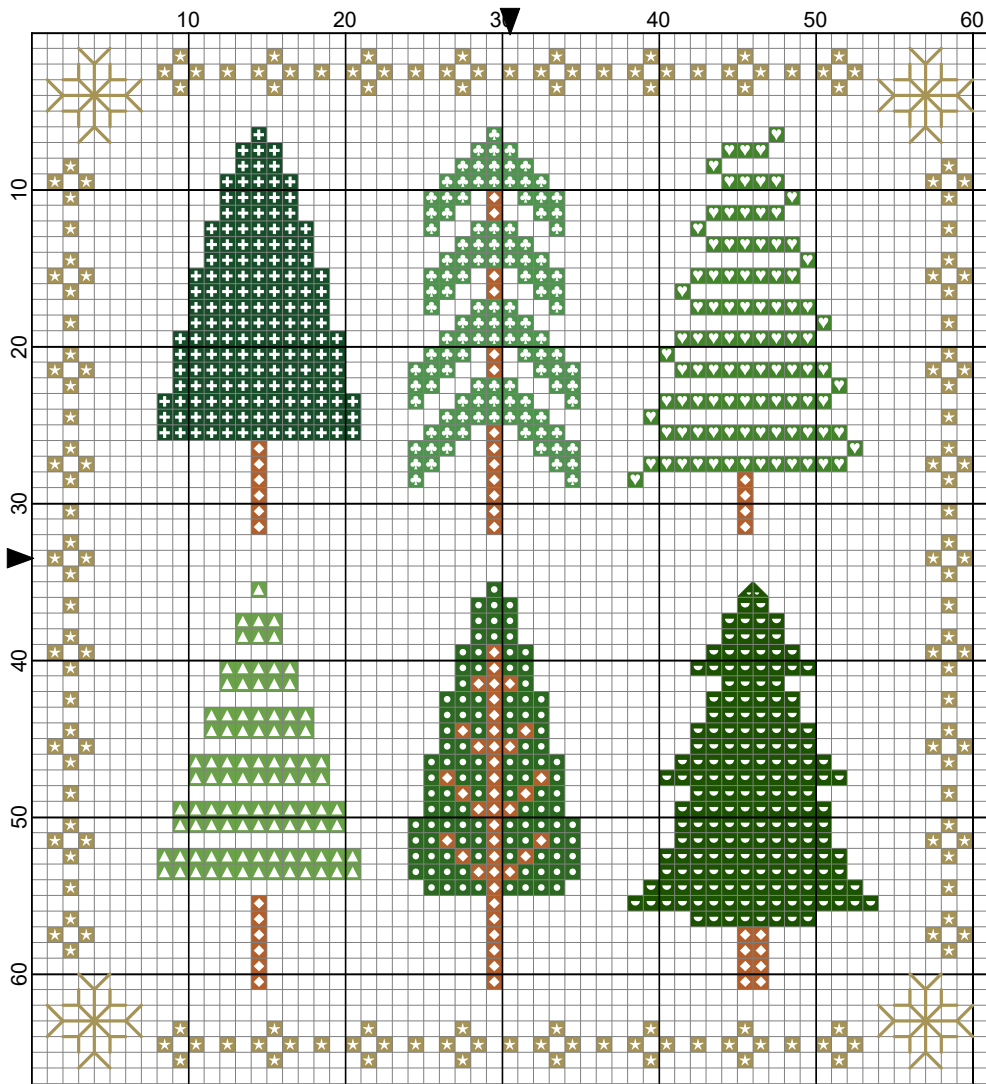

All The Trees Day 10 by Hannah Paige Braniff

Legend:

-  DLE-E3821
 -  DMC-301
 -  DMC-367
 -  DMC-890
 -  DMC-895
 -  DMC-986
 -  DMC-987
 -  DMC-988
- Backstitches:
-  DLE-E3821

Hannah Hand Makes 2022

All The Trees Day 10

Author: Hannah Paige Braniff
Copyright: Hannah Hand Makes 2022
Website: www.hannahhandmakes.com
Grid Size: 61W x 67H
Design Area: 3.69" x 4.06" (59 x 65 stitches)

Legend:

 	DLE	E3821	 	DMC	890	 	DMC	987
 	DMC	301	 	DMC	895	 	DMC	988
 	DMC	367	 	DMC	986			

Backstitch Lines:

 DLE-E3821