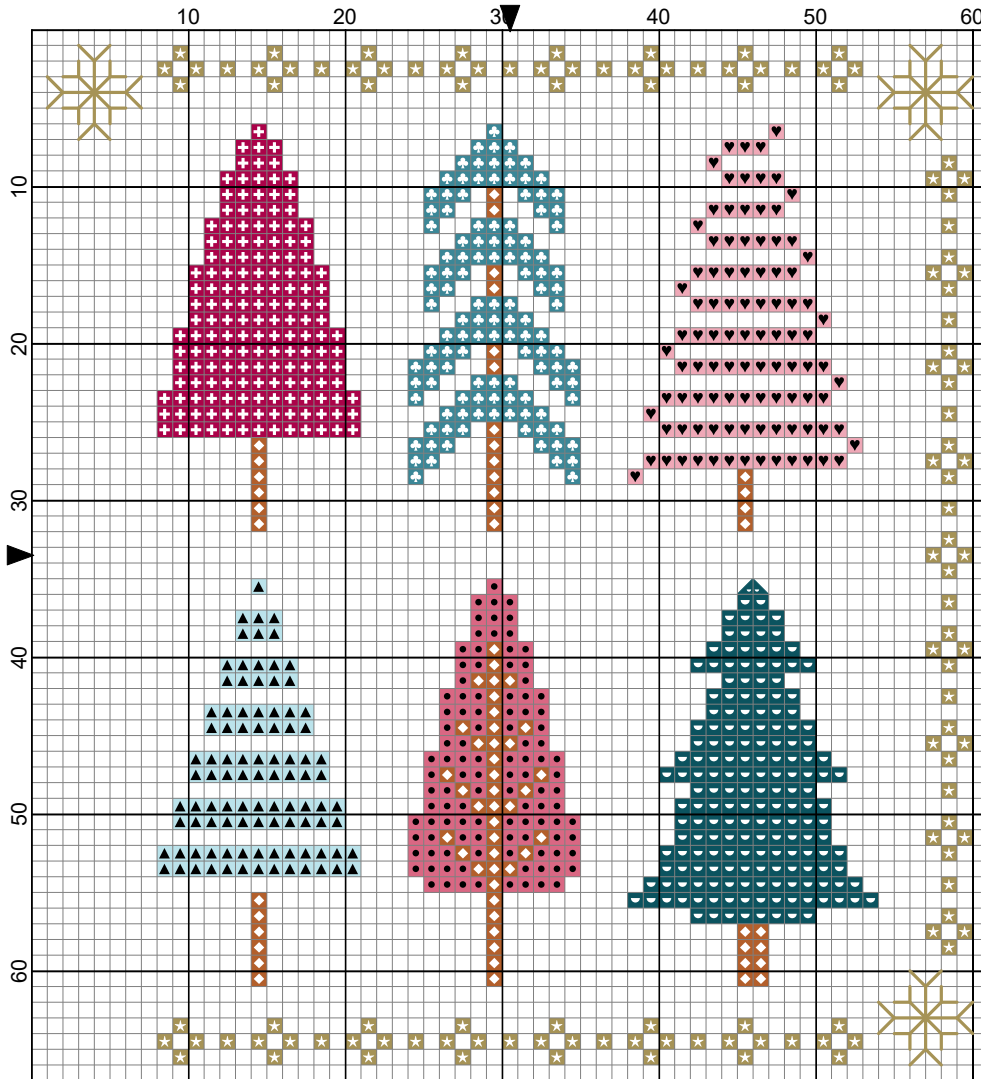

All The Trees Alt Day 9 by Hannah Paige Braniff

Legend:

-   DLE-E3821
-   DMC-150
-   DMC-301
-   DMC-3354
-   DMC-3731
-   DMC-3808
-   DMC-3810
-   DMC-3811
- Backstitches:
 DLE-E3821

Hannah Hand Makes 2022

All The Trees Alt Day 9

Author: Hannah Paige Braniff
Copyright: Hannah Hand Makes 2022
Website: www.hannahhandmakes.com
Grid Size: 61W x 67H
Design Area: 3.69" x 4.06" (59 x 65 stitches)

Legend:

  DLE E3821	  DMC 3354	  DMC 3810
  DMC 150	  DMC 3731	  DMC 3811
  DMC 301	  DMC 3808	

Backstitch Lines:

 DLE-E3821