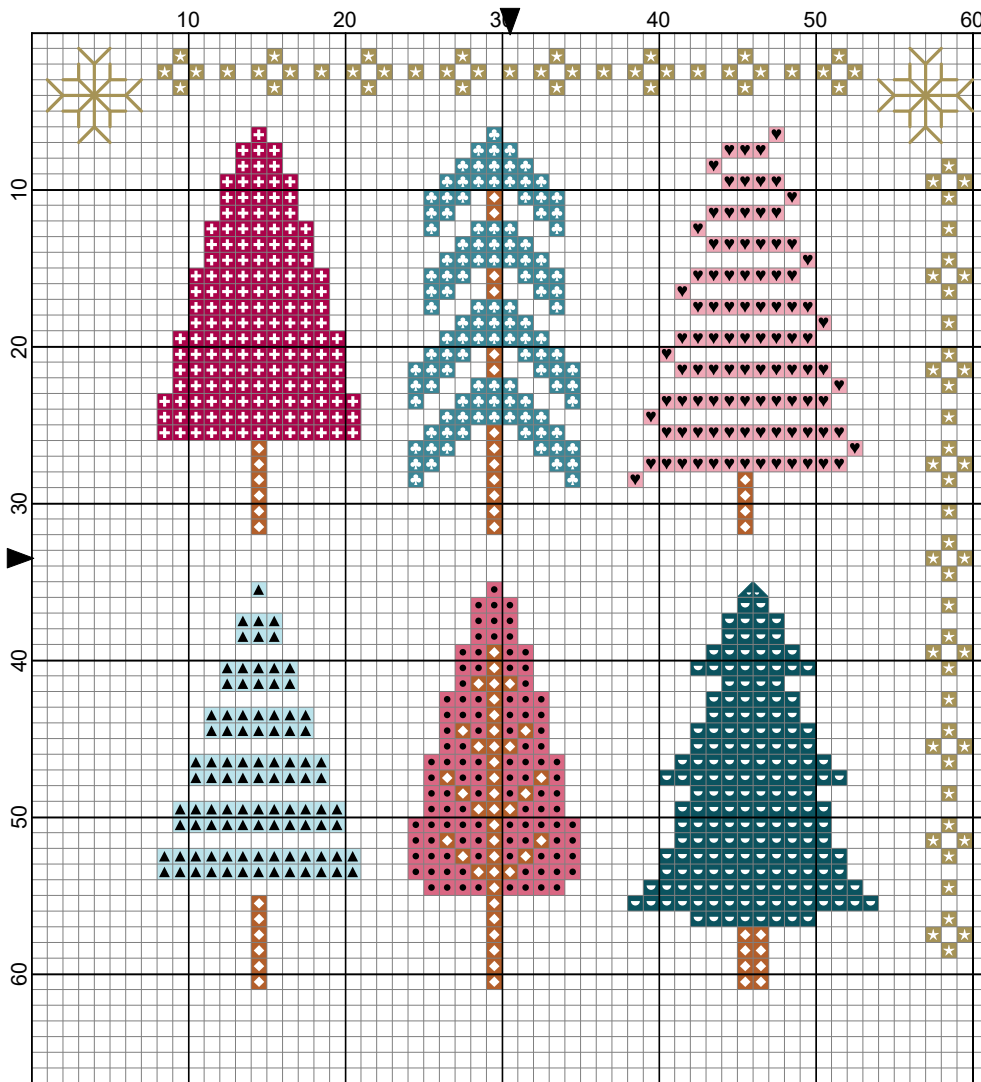

All The Trees Alt Day 8 by Hannah Paige Braniff

Legend:

-   DLE-E3821
-   DMC-150
-   DMC-301
-   DMC-3354
-   DMC-3731
-   DMC-3808
-   DMC-3810
-   DMC-3811
- Backstitches:
 DLE-E3821

Hannah Hand Makes 2022

All The Trees Alt Day 8

Author: Hannah Paige Braniff
Copyright: Hannah Hand Makes 2022
Website: www.hannahhandmakes.com
Grid Size: 61W x 67H
Design Area: 3.69" x 3.75" (59 x 60 stitches)

Legend:

  DLE E3821	  DMC 3354	  DMC 3810
  DMC 150	  DMC 3731	  DMC 3811
  DMC 301	  DMC 3808	

Backstitch Lines:

 DLE-E3821