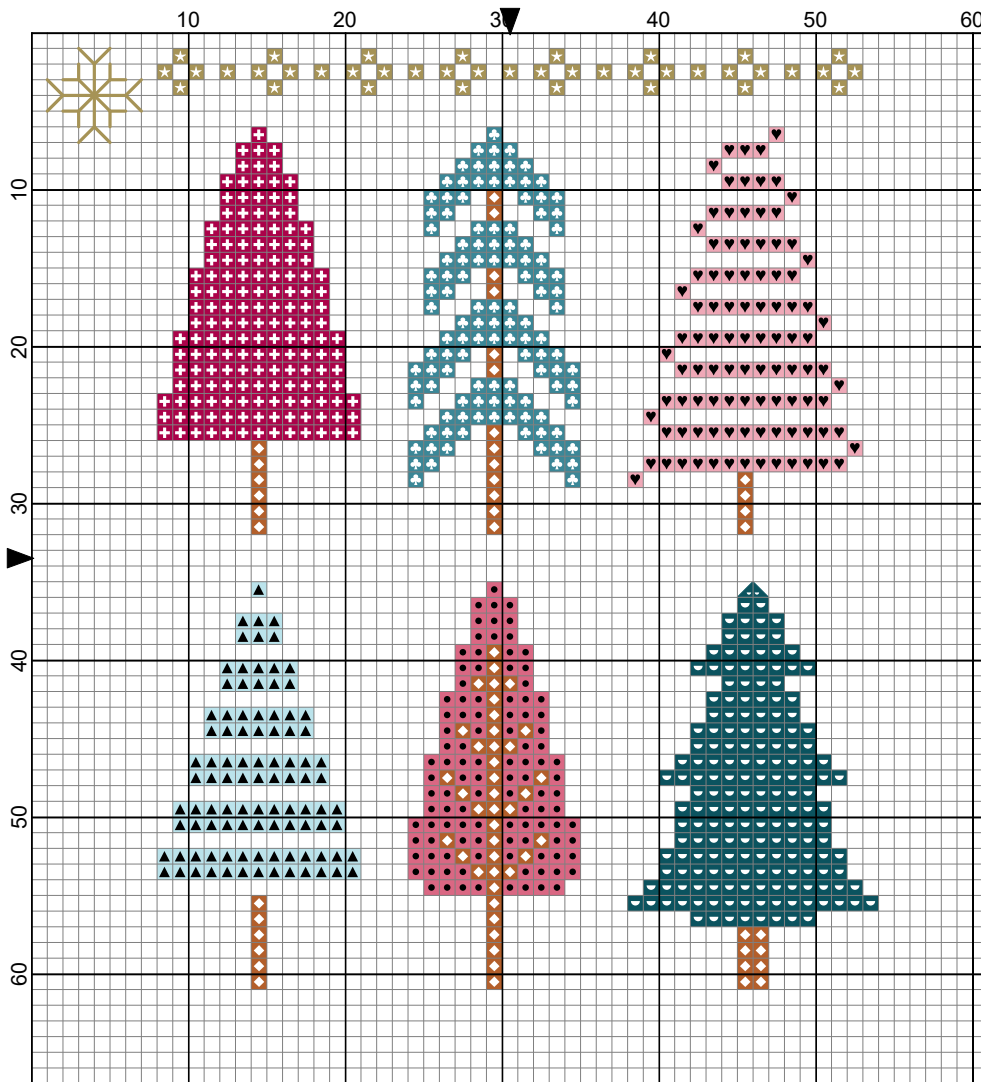

All The Trees Alt Day 7 by Hannah Paige Braniff

Legend:

-   DLE-E3821
-   DMC-150
-   DMC-301
-   DMC-3354
-   DMC-3731
-   DMC-3808
-   DMC-3810
-   DMC-3811
- Backstitches:
 DLE-E3821

Hannah Hand Makes 2022

All The Trees Alt Day 7

Author: Hannah Paige Braniff
Copyright: Hannah Hand Makes 2022
Website: www.hannahhandmakes.com
Grid Size: 61W x 67H
Design Area: 3.31" x 3.75" (53 x 60 stitches)

Legend:

 	DLE	E3821	 	DMC	3354	 	DMC	3810
 	DMC	150	 	DMC	3731	 	DMC	3811
 	DMC	301	 	DMC	3808			

Backstitch Lines:

 DLE-E3821