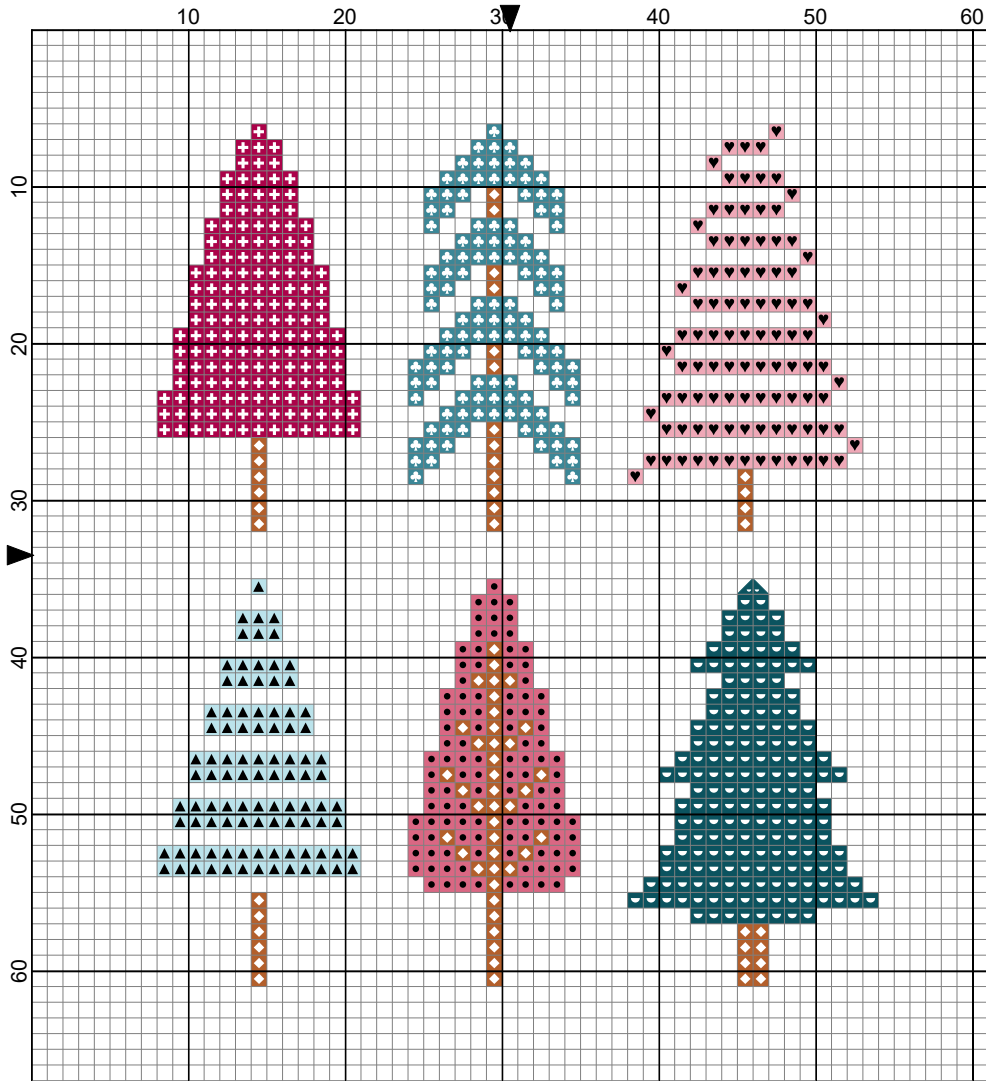

# All The Trees Alt Day 6 by Hannah Paige Braniff

## Legend:

-   DMC-150
-   DMC-301
-   DMC-3354
-   DMC-3731
-   DMC-3808
-   DMC-3810
-   DMC-3811

Hannah Hand Makes 2022

# All The Trees Alt Day 6

---

**Author:** Hannah Paige Braniff  
**Copyright:** Hannah Hand Makes 2022  
**Website:** [www.hannahhandmakes.com](http://www.hannahhandmakes.com)  
**Grid Size:** 61W x 67H  
**Design Area:** 2.88" x 3.44" (46 x 55 stitches)

## Legend:

	DMC 150		DMC 3354		DMC 3808		DMC 3811
	DMC 301		DMC 3731		DMC 3810		